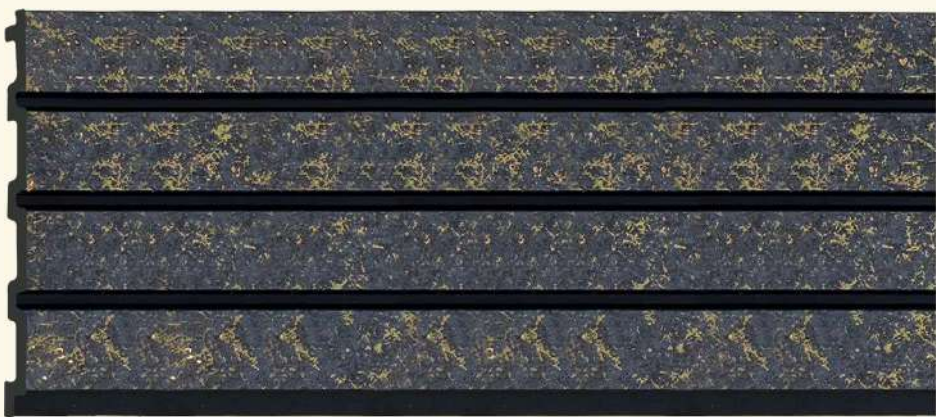

ARTGLO
HARMONIOUS
Interiors

AG-601