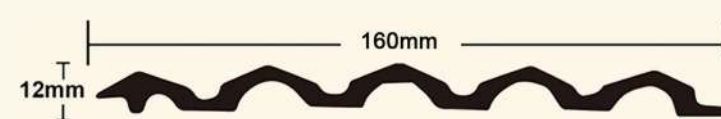

BORER FREE

WATER RESISTANT

ARTGLO

**DISCOVER  
THE NEW  
FACE OF  
YOUR WALLS  
YOUR LIFE**

**AG-620**

TERMITE FREE

BORER FREE

WATER RESISTANT